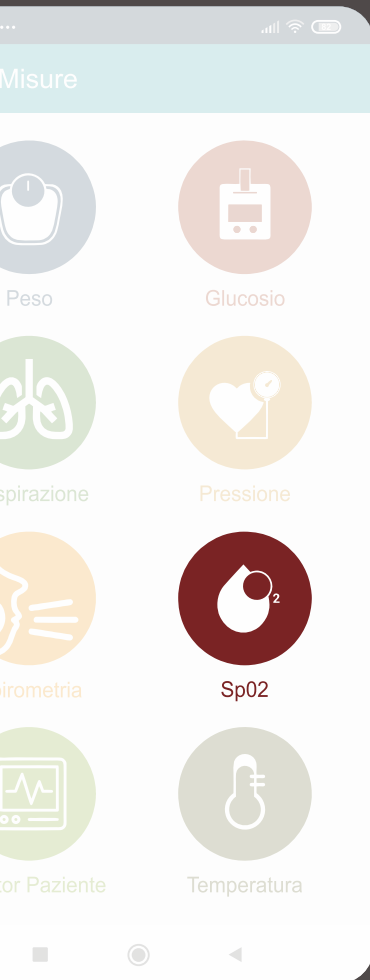

Live capture

Original Device

# Live Capture Smart Finger Oximeter

Pulsossimetro professionale  
da dito portatile

Professional portable Pulse Oximeter

LC\_BM1000C

another way to care

SCOPRI I PRODOTTI INNOVATIVI Live Capture,  
Scansiona per guardare il video

DISCOVER INNOVATIVE Live Capture PRODUCTS,  
Scan to watch video

[www.abintrax.com](http://www.abintrax.com)

 **Abintrax**  
WE TECH CARE