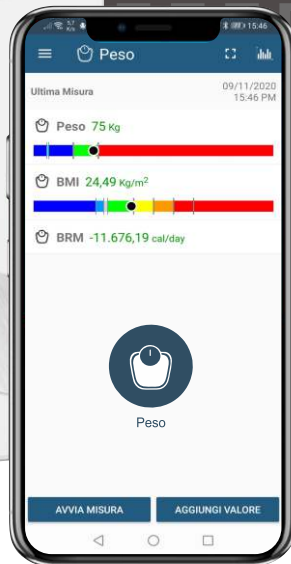

Live capture

Original Device

Live Capture SMART Body Scale

Bilancia elettronica impedenziometrica

Electronic impedance body scale

LC_IBS001

another way to care

SCOPRI I PRODOTTI INNOVATIVI Live Capture,
Scansiona per guardare il video

DISCOVER INNOVATIVE Live Capture PRODUCTS,
Scan to watch video

www.abintrax.com

 **Abintrax**
WE TECH CARE

LC Live capture

Original Device

Specifiche Tecniche

Display	Hidden HD LED display
LED Size	67 x 32 mm
Dimension	313 x 283 x 24.5 mm
Net Weight	3 Kg
LED Max Capacity	18 Kg / 396 lb
Division	0.1 Kg / 0.1 lb
Unit	Kg / lb / st
Power Supply	AAA x4 1.5V batteries
Low Power and Overload Indication	
Auto Power off in 10 seconds	