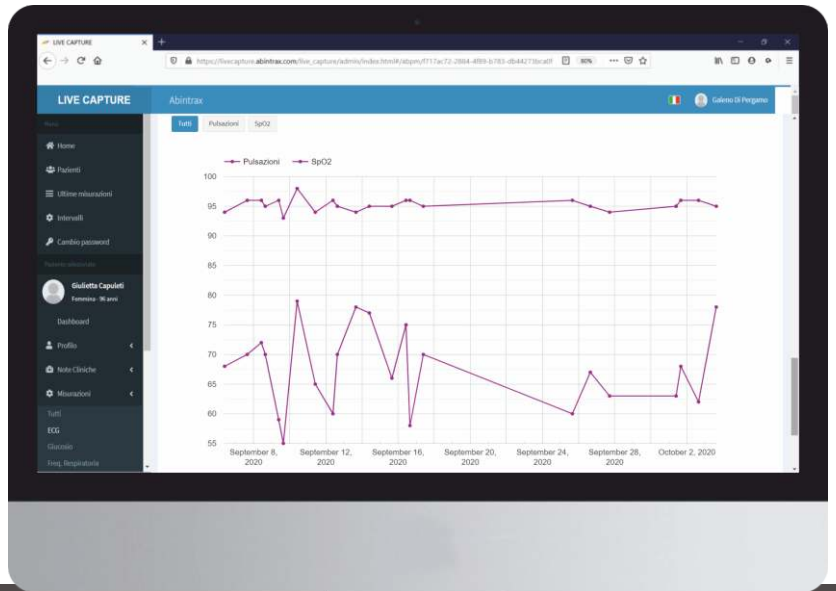

Live capture

Original Device

Live Capture SMART Body Scale

Bilancia elettronica impedenziometrica

Electronic impedance body scale

LC_IBS001

another way to care

SCOPRI I PRODOTTI INNOVATIVI Live Capture,
Scansiona per guardare il video

DISCOVER INNOVATIVE Live Capture PRODUCTS,
Scan to watch video

www.abintrax.com

 **Abintrax**
WE TECH CARE

LC Live capture

Original Device

Specifiche Tecniche

Display	Hidden HD LED display
LED Size	67 x 32 mm
Dimension	313 x 283 x 24.5 mm
Net Weight	3 Kg
LED Max Capacity	18 Kg / 396 lb
Division	0.1 Kg / 0.1 lb
Unit	Kg / lb / st
Power Supply	AAA x4 1.5V batteries
Low Power and Overload Indication	
Auto Power off in 10 seconds	